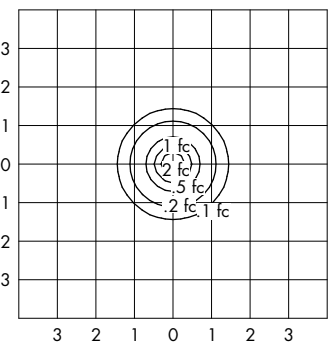

BIS18WLXX-GAB-GES
TEST NUMBER: 27584
LAMP: 18W LED NEUTRAL WHITE
LUMENS: 700
MOUNTING HEIGHT: 12 FEET