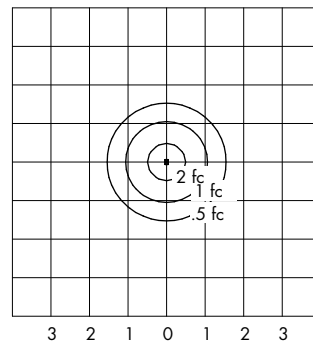

Warning: Refer to and follow the lamp manufacturer's warnings and instructions.

ACCESSORIES (order separately)

For additional descriptions of accessories, refer to sheet numbers DC-47900 and DC-47910.

DIMENSIONS

BIS100IXX-GAB-GEP
TEST NUMBER: 26245
LAMP: 100W A19
LUMENS: 1,680
MOUNTING HEIGHT: 12 FEET

BIS175MXX-GAB-GEP
TEST NUMBER: 26238
LAMP: 175W MH, COATED
LUMENS: 15,000
MOUNTING HEIGHT: 12 FEET

BIS42CCXX-GAB-GEP
TEST NUMBER: 26289
LAMP: 42W CFL
LUMENS: 3,200
MOUNTING HEIGHT: 12 FEET

BIS18WLXX-GAB-GES
TEST NUMBER: 27584
LAMP: 18W LED NEUTRAL WHITE
LUMENS: 700
MOUNTING HEIGHT: 12 FEET

UNITS SHOWN IN TERMS OF MOUNTING HEIGHT
INITIAL FOOTCANDLES SHOWN

PRODUCT FEATURES

- UL 1598 Listed for wet location and 25°C ambient for all lamp wattages listed.
- 1. 1/2" NPT threaded hub for easy, positive mounting.
- 2. Die cast aluminum pendant mount assembly with polyester powder finish.
- 3. Spun aluminum reflector assembly with polyester powder finish.
- 4. Optional heat and shock resistant glass optical.
- 5. Optional die cast aluminum guard with polyester powder finish. (Not shown)