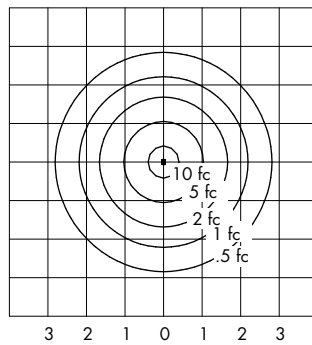

Warning: Refer to and follow the lamp manufacturer's warnings and instructions.

ACCESSORIES (order separately)

For additional descriptions of accessories, refer to sheet numbers DC-47900 and DC-47910.

DIMENSIONS

BIS100IXX-GAB-GEP
TEST NUMBER: 26245
LAMP: 100W A19
LUMENS: 1,680
MOUNTING HEIGHT: 12 FEET

BIS175MXX-GAB-GEP
TEST NUMBER: 26238
LAMP: 175W MH, COATED
LUMENS: 15,000
MOUNTING HEIGHT: 12 FEET

BIS42CCXX-GAB-GEP
TEST NUMBER: 26289
LAMP: 42W CFL
LUMENS: 3,200
MOUNTING HEIGHT: 12 FEET

BIS18WLXX-GAB-GES
TEST NUMBER: 27584
LAMP: 18W LED NEUTRAL WHITE
LUMENS: 700
MOUNTING HEIGHT: 12 FEET

UNITS SHOWN IN TERMS OF MOUNTING HEIGHT
INITIAL FOOTCANDLES SHOWN

PRODUCT FEATURES

- UL 1598 Listed for wet location and 25°C ambient for all lamp wattages listed.
- 1. 1/2" NPT threaded hub for easy, positive mounting.
- 2. Die cast aluminum pendant mount assembly with polyester powder finish.
- 3. Spun aluminum reflector assembly with polyester powder finish.
- 4. Optional heat and shock resistant glass optical.
- 5. Optional die cast aluminum guard with polyester powder finish. (Not shown)