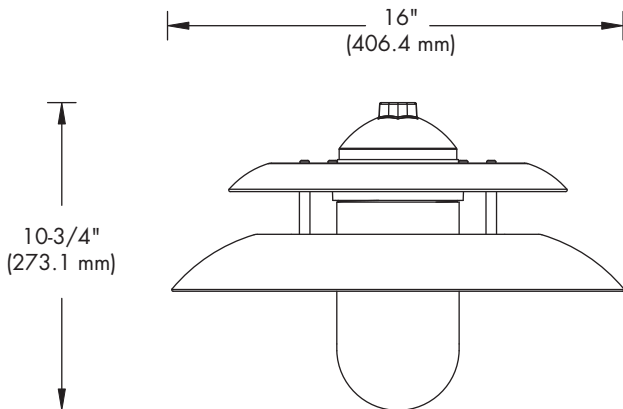

Warning: Refer to and follow the lamp manufacturer's warnings and instructions.

ACCESSORIES (order separately)

For additional descriptions of accessories, refer to sheet numbers DC-47900 and DC-47910.

DIMENSIONS

BIS18WLXX-GAB-GES
TEST NUMBER: 27584
LAMP: 18W LED NEUTRAL WHITE
LUMENS: 700
MOUNTING HEIGHT: 12 FEET

UNITS SHOWN IN TERMS OF MOUNTING HEIGHT
INITIAL FOOTCANDLES SHOWN

PRODUCT FEATURES

- UL 1598 Listed for wet location and 25°C ambient for all lamp wattages listed.
- 1. 1/2" NPT threaded hub for easy, positive mounting.
- 2. Die cast aluminum pendant mount assembly with polyester powder finish.
- 3. Spun aluminum reflector assembly with polyester powder finish.
- 4. Optional heat and shock resistant glass optical.
- 5. Optional die cast aluminum guard with polyester powder finish. (Not shown)