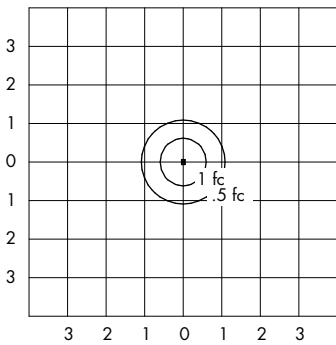

BIS100IXX-GAB-GEP
TEST NUMBER: 26245
LAMP: 100W A19
LUMENS: 1,680
MOUNTING HEIGHT: 12 FEET